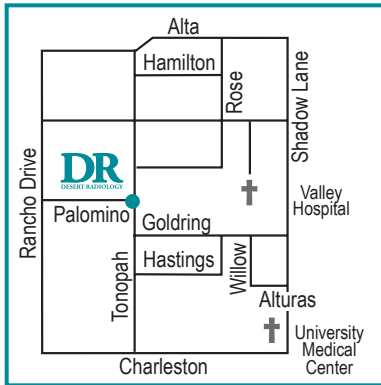

Monday - Friday & Saturday

EASTERN

3920 S. Eastern Avenue, STE 100
Las Vegas, NV 89119

Monday - Friday & Saturday

NELLIS

31 N. Nellis Boulevard
Las Vegas, NV 89110

Monday - Friday

PALOMINO

2020 Palomino Lane, STE 100
Las Vegas, NV 89106

Monday - Friday, Saturday & Sunday

WYNN

4880 S. Wynn Road
Las Vegas, NV 89103

Monday - Friday, Saturday & Sunday

NEW LOCATION! SOUTH RAINBOW

3025 S. Rainbow Boulevard
Las Vegas, NV 89146

Monday - Friday

HENDERSON & PAHRUMP:

HORIZON RIDGE

2811 W. Horizon Ridge Parkway
Henderson, NV 89052

Monday - Friday & Saturday

NEW LOCATION! SANDY RIDGE

2611 W. Horizon Ridge Parkway
Henderson, NV 89052

Monday - Friday

ST. ROSE

3175 St. Rose Parkway, STE 130
Henderson, NV 89052

Monday - Friday

PAHRUMP

1397 S. Loop Road
Pahrump, NV 89048

Monday - Friday, Saturday & Sunday

Patient Care Center: 702-759-8600