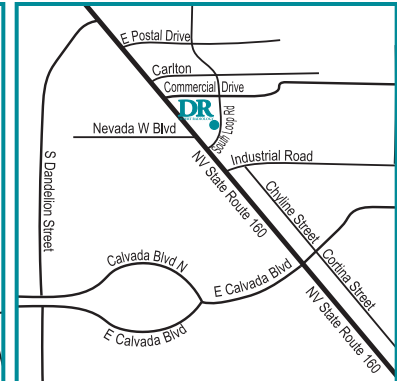

DESERT RADIOLOGY IMAGING FACILITIES

LAS VEGAS & NORTH LAS VEGAS:

CATHEDRAL ROCK

7200 Cathedral Rock Drive
Las Vegas, NV 89128

Monday - Friday & Saturday

CENTRA POINT

6675 S. Cimarron Road, STE 105
Las Vegas, NV 89113

Monday - Friday & Saturday

EASTERN

3920 S. Eastern Avenue, STE 100
Las Vegas, NV 89119

Monday - Friday & Saturday

NELLIS

31 N. Nellis Boulevard
Las Vegas, NV 89110

Monday - Friday

PALOMINO

Monday - Friday

HENDERSON & PAHRUMP:

HORIZON RIDGE

2811 W. Horizon Ridge Parkway
Henderson, NV 89052

Monday - Friday & Saturday

NEW LOCATION! SANDY RIDGE

2611 W. Horizon Ridge Parkway
Henderson, NV 89052

Monday - Friday

ST. ROSE

3175 St. Rose Parkway, STE 130
Henderson, NV 89052

Monday - Friday

PAHRUMP

1397 S. Loop Road
Pahrump, NV 89048

Monday - Friday, Saturday & Sunday

Patient Care Center: 702-759-8600