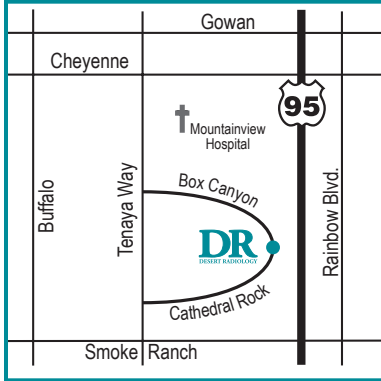

DESERT RADIOLOGY IMAGING FACILITIES

LAS VEGAS & NORTH LAS VEGAS:

CATHEDRAL ROCK

7200 Cathedral Rock Drive
Las Vegas, NV 89128

Monday - Friday & Saturday

CENTRA POINT

6675 S. Cimarron Road, STE 105
Las Vegas, NV 89113

Monday - Friday & Saturday

EASTERN

3920 S. Eastern Avenue, STE 100
Las Vegas, NV 89119

Monday - Friday & Saturday

NELLIS

31 N. Nellis Boulevard
Las Vegas, NV 89110

Monday - Friday

PALOMINO

2020 Palomino Lane, STE 100
Las Vegas, NV 89106

Monday - Friday, Saturday & Sunday

WYNN

4880 S. Wynn Road
Las Vegas, NV 89103

Monday - Friday, Saturday & Sunday

NEW LOCATION! SOUTH RAINBOW

3025 S. Rainbow Boulevard
Las Vegas, NV 89146

Monday - Friday

HENDERSON & PAHRUMP:

HORIZON RIDGE

2811 W. Horizon Ridge Parkway
Henderson, NV 89052

Monday - Friday & Saturday

NEW LOCATION! SANDY RIDGE

2611 W. Horizon Ridge Parkway
Henderson, NV 89052

Monday - Friday