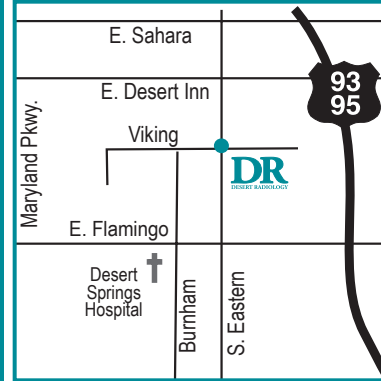

Monday - Friday & Saturday

EASTERN

3920 S. Eastern Avenue, STE 100
Las Vegas, NV 89119

Monday - Friday & Saturday

NELLIS

31 N. Nellis Boulevard
Las Vegas, NV 89110

Monday - Friday

PALOMINO

2020 Palomino Lane, STE 100
Las Vegas, NV 89106

Monday - Friday, Saturday & Sunday

WYNN

4880 S. Wynn Road
Las Vegas, NV 89103

Monday - Friday, Saturday & Sunday

NEW LOCATION! SOUTH RAINBOW

3025 S. Rainbow Boulevard
Las Vegas, NV 89146

Monday - Friday

HENDERSON & PAHRUMP:

HORIZON RIDGE

2811 W. Horizon Ridge Parkway
Henderson, NV 89052

Monday - Friday & Saturday

NEW LOCATION! SANDY RIDGE

2611 W. Horizon Ridge Parkway
Henderson, NV 89052

Monday - Friday

ST. ROSE

3175 St. Rose Parkway, STE 130
Henderson, NV 89052

Monday - Friday

PAHRUMP

1397 S. Loop Road
Pahrump, NV 89048

Monday - Friday, Saturday & Sunday

Patient Care Center: 702-759-8600