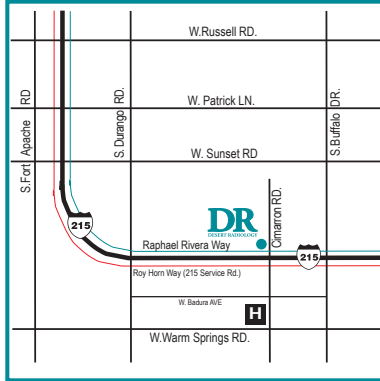

DESERT RADIOLOGY IMAGING FACILITIES

LAS VEGAS & NORTH LAS VEGAS:

CATHEDRAL ROCK

7200 Cathedral Rock Drive
Las Vegas, NV 89128

Monday - Friday & Saturday

CENTRA POINT

6675 S. Cimarron Road, STE 105
Las Vegas, NV 89113

Monday - Friday & Saturday

EASTERN

3920 S. Eastern Avenue, STE 100
Las Vegas, NV 89119

Monday - Friday & Saturday

NELLIS

31 N. Nellis Boulevard
Las Vegas, NV 89110

Monday - Friday

PALOMINO

2020 Palomino Lane, STE 100
Las Vegas, NV 89106

Monday - Friday, Saturday & Sunday

WYNN

4880 S. Wynn Road
Las Vegas, NV 89103

Monday - Friday, Saturday & Sunday

NEW LOCATION! SOUTH RAINBOW

3025 S. Rainbow Boulevard
Las Vegas, NV 89146

Monday - Friday

HENDERSON & PAHRUMP:

HORIZON RIDGE

2811 W. Horizon Ridge Parkway
Henderson, NV 89052

Monday - Friday & Saturday

NEW LOCATION! SANDY RIDGE

2611 W. Horizon Ridge Parkway
Henderson, NV 89052

Monday - Friday