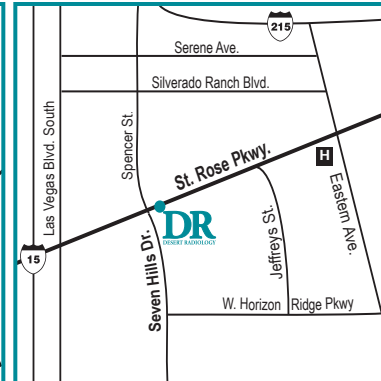

Monday - Friday & Saturday

EASTERN

3920 S. Eastern Avenue, STE 100
Las Vegas, NV 89119

Monday - Friday & Saturday

NELLIS

31 N. Nellis Boulevard
Las Vegas, NV 89110

Monday - Friday

PALOMINO

2020 Palomino Lane, STE 100
Las Vegas, NV 89106

Monday - Friday, Saturday & Sunday

WYNN

4880 S. Wynn Road
Las Vegas, NV 89103

Monday - Friday, Saturday & Sunday

NEW LOCATION! SOUTH RAINBOW

3025 S. Rainbow Boulevard
Las Vegas, NV 89146

Monday - Friday

HENDERSON & PAHRUMP:

HORIZON RIDGE

2811 W. Horizon Ridge Parkway
Henderson, NV 89052

Monday - Friday & Saturday

NEW LOCATION! SANDY RIDGE

2611 W. Horizon Ridge Parkway
Henderson, NV 89052

Monday - Friday

ST. ROSE

3175 St. Rose Parkway, STE 130
Henderson, NV 89052

Monday - Friday

PAHRUMP

1397 S. Loop Road
Pahrump, NV 89048

Monday - Friday, Saturday & Sunday

Patient Care Center: 702-759-8600