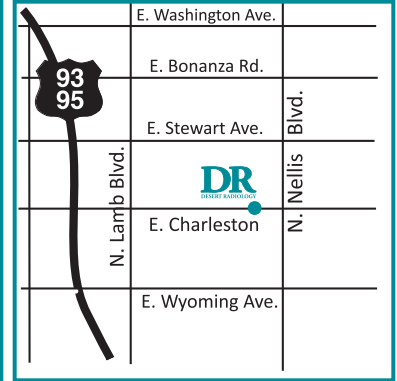

Monday - Friday & Saturday

EASTERN

3920 S. Eastern Avenue, STE 100
Las Vegas, NV 89119

Monday - Friday & Saturday

NELLIS

31 N. Nellis Boulevard
Las Vegas, NV 89110

Monday - Friday

PALOMINO

2020 Palomino Lane, STE 100
Las Vegas, NV 89106

Monday - Friday, Saturday & Sunday

WYNN

4880 S. Wynn Road
Las Vegas, NV 89103

Monday - Friday, Saturday & Sunday

NEW LOCATION! SOUTH RAINBOW

3025 S. Rainbow Boulevard
Las Vegas, NV 89146

Monday - Friday

HENDERSON & PAHRUMP:

HORIZON RIDGE

2811 W. Horizon Ridge Parkway
Henderson, NV 89052

Monday - Friday & Saturday

NEW LOCATION! SANDY RIDGE

2611 W. Horizon Ridge Parkway
Henderson, NV 89052

Monday - Friday

ST. ROSE

3175 St. Rose Parkway, STE 130
Henderson, NV 89052

Monday - Friday

PAHRUMP

1397 S. Loop Road
Pahrump, NV 89048

Monday - Friday, Saturday & Sunday

Patient Care Center: 702-759-8600