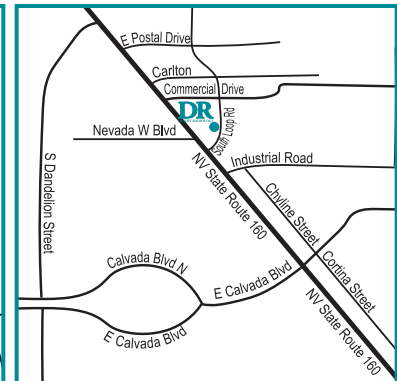

PAHRUMP

337 S. Loop Road
Pahrump, NV 89048

Monday - Friday, Saturday & Sunday

Patient Care Center: 702-759-8600