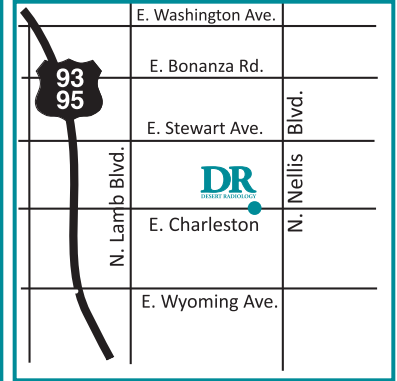

NELLIS

31 N. Nellis Boulevard
Las Vegas, NV 89110

Monday - Friday