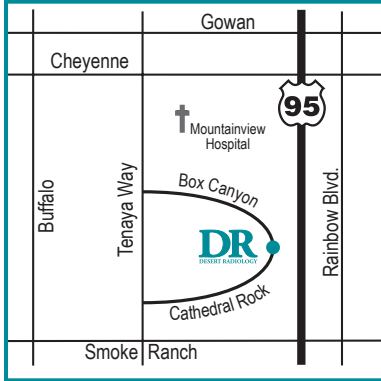

DESERT RADIOLOGY IMAGING FACILITIES

LAS VEGAS & NORTH LAS VEGAS:

CATHEDRAL ROCK

7200 Cathedral Rock Drive
Las Vegas, NV 89128

Monday - Friday & Saturday