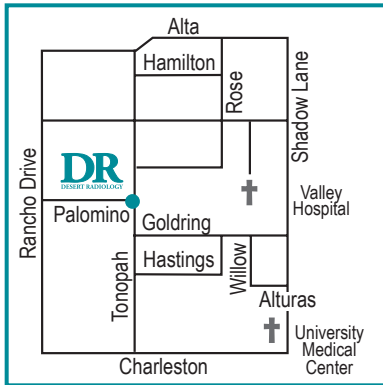

### EASTERN

3920 S. Eastern Avenue, STE 100  
Las Vegas, NV 89119

Monday - Friday & Saturday

### PALOMINO

2020 Palomino Lane, STE 100  
Las Vegas, NV 89106

Monday - Friday, Saturday & Sunday

### NEW LOCATION! SOUTH RAINBOW

3025 S. Rainbow Boulevard  
Las Vegas, NV 89146

Monday - Friday

### PAHRUMP

337 S. Loop Road  
Pahrump, NV 89048

Monday - Friday, Saturday & Sunday

Patient Care Center: 702-759-8600