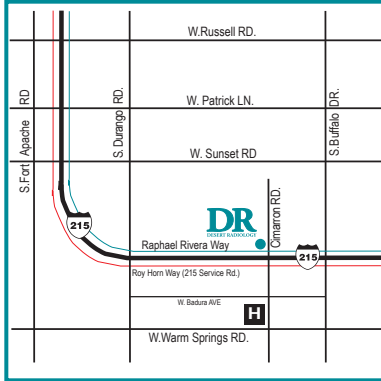

CENTRA POINT

6675 S. Cimarron Road, STE 105
Las Vegas, NV 89113

Monday - Friday & Saturday